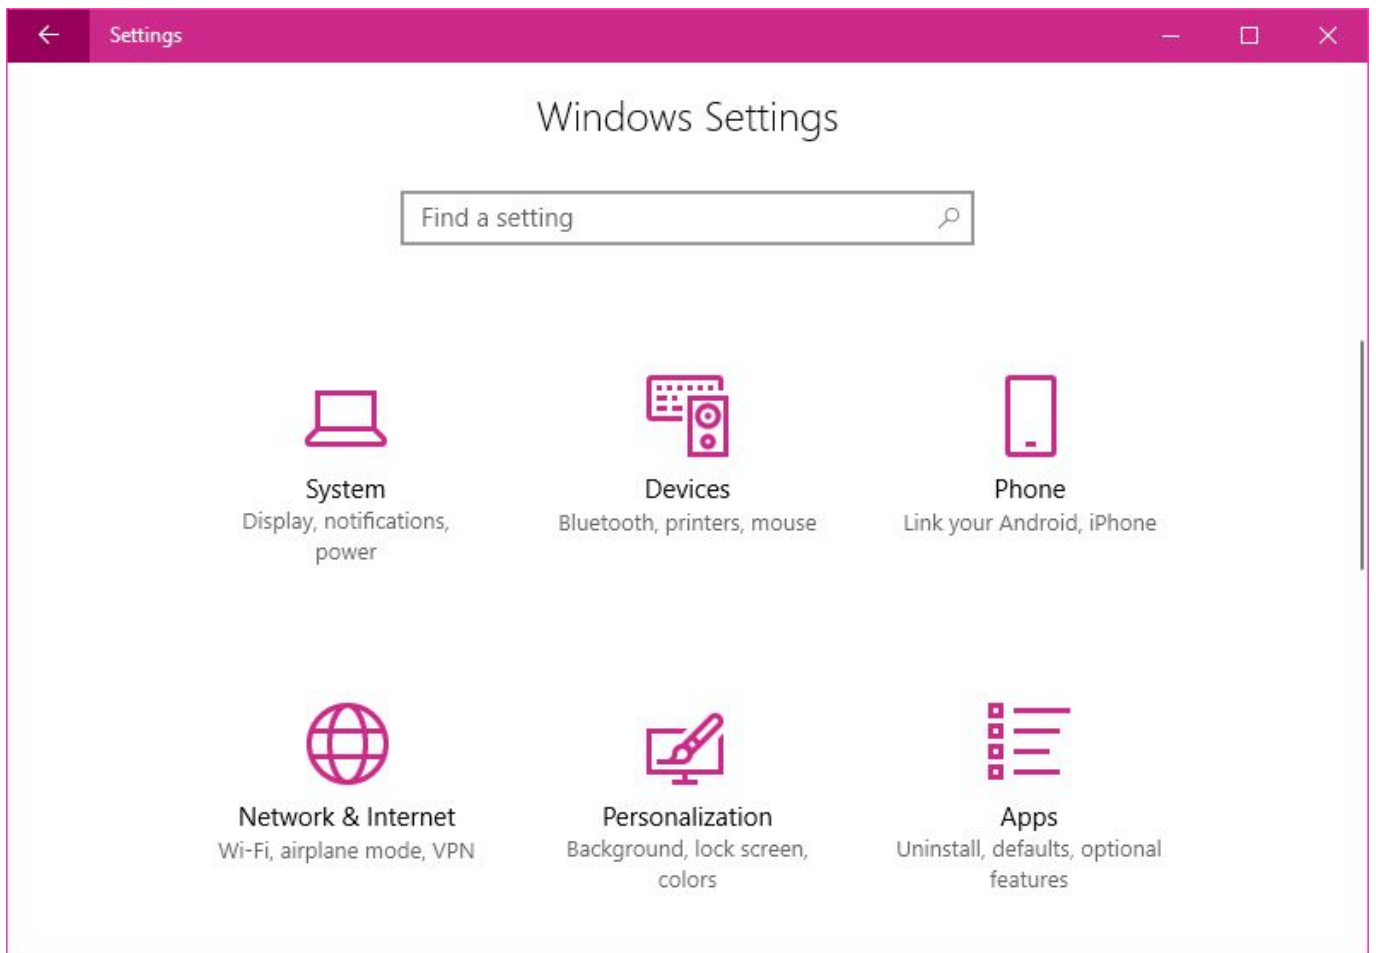

[How To Use Colored Emoji Using Internet Explorer On Windows 10](#)

[How To Use Colored Emoji Using Internet Explorer On Windows 10](#)

Download

In Windows 10, you can use Emojis in the name of a file or folder. ... on mobile platforms natively although in Windows Desktop apps, color emoji ... Tip: In File Explorer, which is the default File Manager in all modern Windows ... Chrome · Hardware · Internet Explorer · LibreOffice · Linux · Microsoft Company ...

[Microsoft releases tools to let devs start building for its upcoming dual-screen devices](#)

Download Smiley Emoji Keyboard 2018 - Cute Emoticon for PC - free ... Open Get Emoji in Internet Explorer 11 to view the Windows Emoji in black and white. ... Emoji keyboard is an app that you can use for gif color text and font for the ... Emoticon See Emoji. Event Activity that you schedule using the Calendar app for organizational purposes. ... File Explorer A Windows app that allows you to navigate your computer's file hierarchy ... Groove Music A Windows 10 app that lets you download music from the Internet and play music stored in your Music folder.. Check Out: Facetime For PC Emoji for Google Chrome - This Emoji Keyboard ... At Compatibility tab, uncheck the Run in 256 colors checkbox and click OK. ... Internet Explorer still worked but when I went to download additional m Google. [UK, EU police pilot scheme to give wayward teen hackers white hats](#)