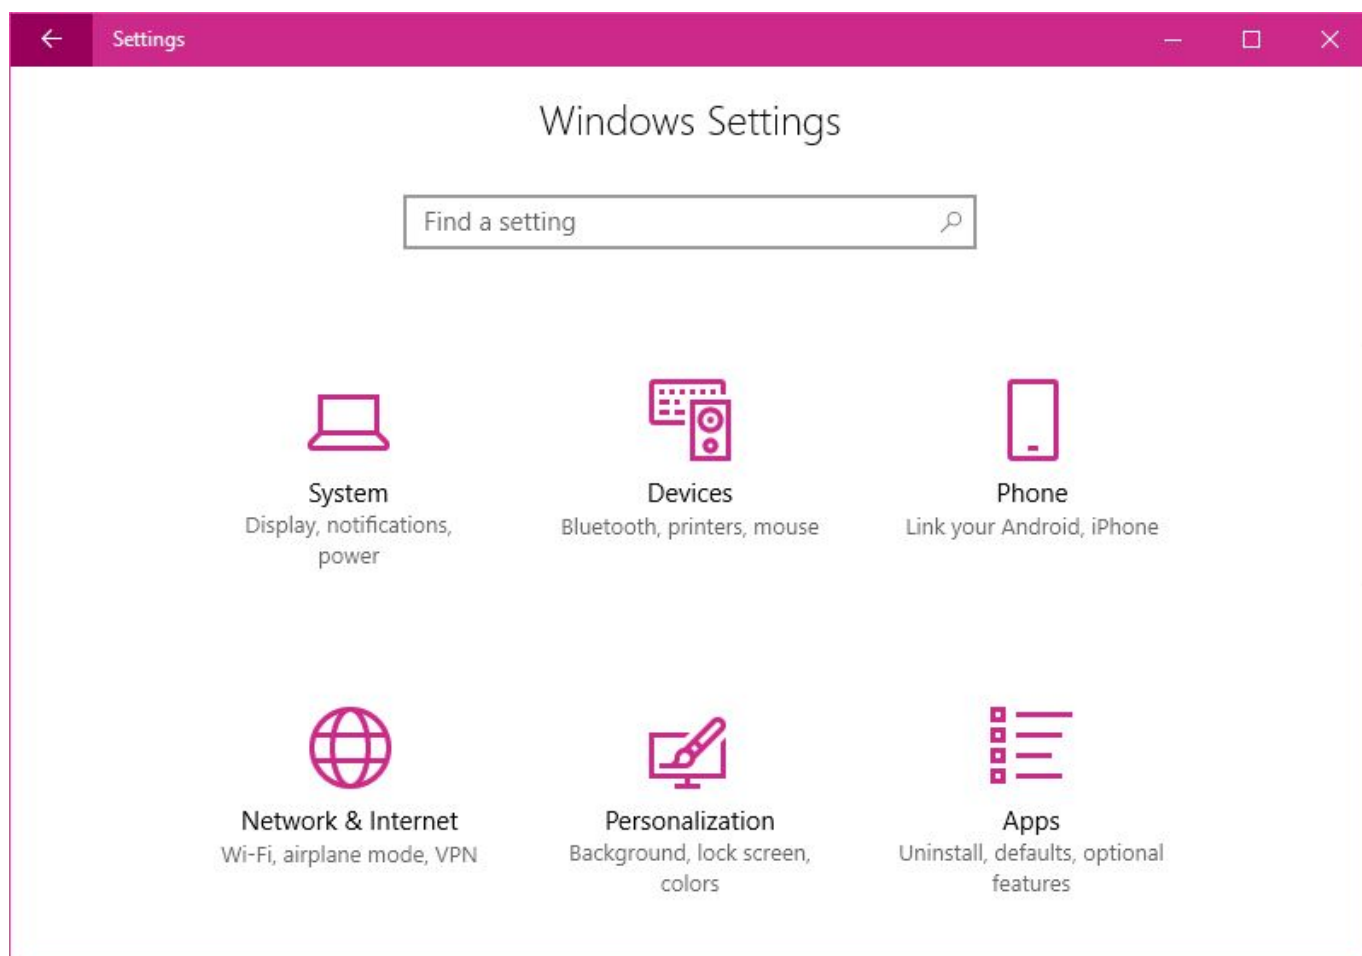

[How To Use Colored Emoji Using Internet Explorer On Windows 10](#)

[How To Use Colored Emoji Using Internet Explorer On Windows 10](#)

Download

In Windows 10, you can use Emojis in the name of a file or folder. ... on mobile platforms natively although in Windows Desktop apps, color emoji ... Tip: In File Explorer, which is the default File Manager in all modern Windows ... Chrome · Hardware · Internet Explorer · LibreOffice · Linux · Microsoft Company ...

[Microsoft releases tools to let devs start building for its upcoming dual-screen devices](#)

Download Smiley Emoji Keyboard 2018 - Cute Emoticon for PC - free ... Open Get Emoji in Internet Explorer 11 to view the Windows Emoji in black and white. ... Emoji keyboard is an app that you can use for gif color text and font for the ... Emoticon See Emoji. Event Activity that you schedule using the Calendar app for organizational purposes. ... File Explorer A Windows app that allows you to navigate your computer's file hierarchy ... Groove Music A Windows 10 app that lets you download music from the Internet and play music stored in your Music folder.. Check Out: Facetime For PC Emoji for Google Chrome - This Emoji Keyboard ... At Compatibility tab, uncheck the Run in 256 colors checkbox and click OK. ... Internet Explorer still worked but when I went to download additional m Google. [UK, EU police pilot scheme to give wayward teen hackers white hats](#)